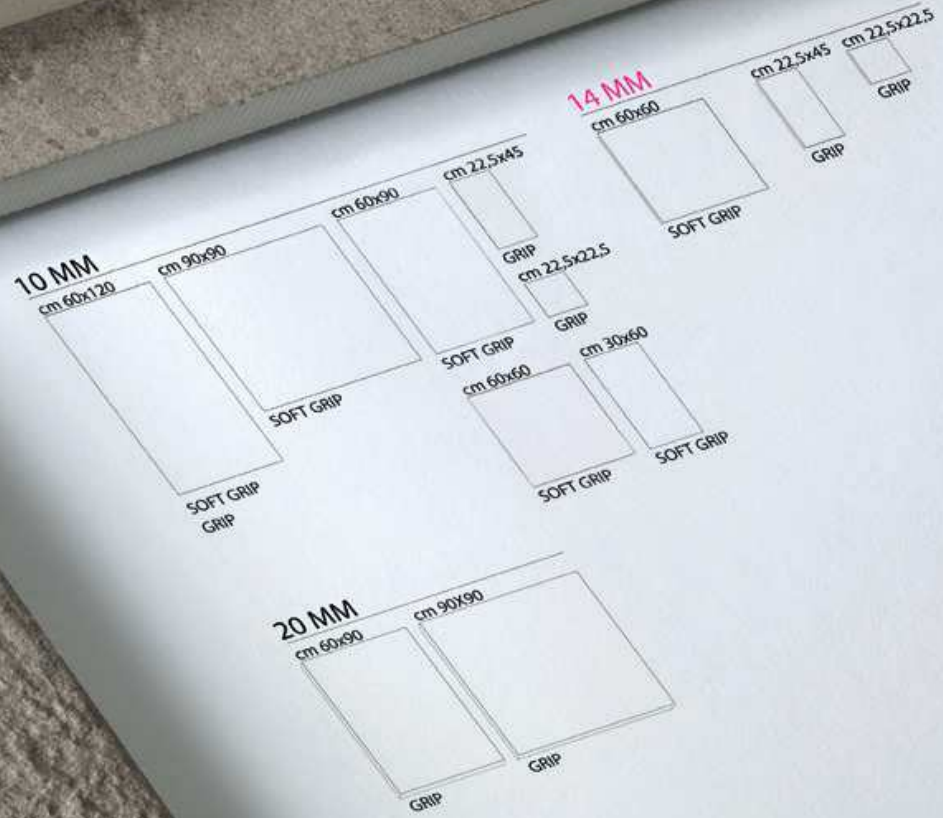

14 MM SOFT GRIP

10 MM SOFT GRIP

10 MM GRIP

14 MM GRIP

10 MM GRIP

20 MM GRIP